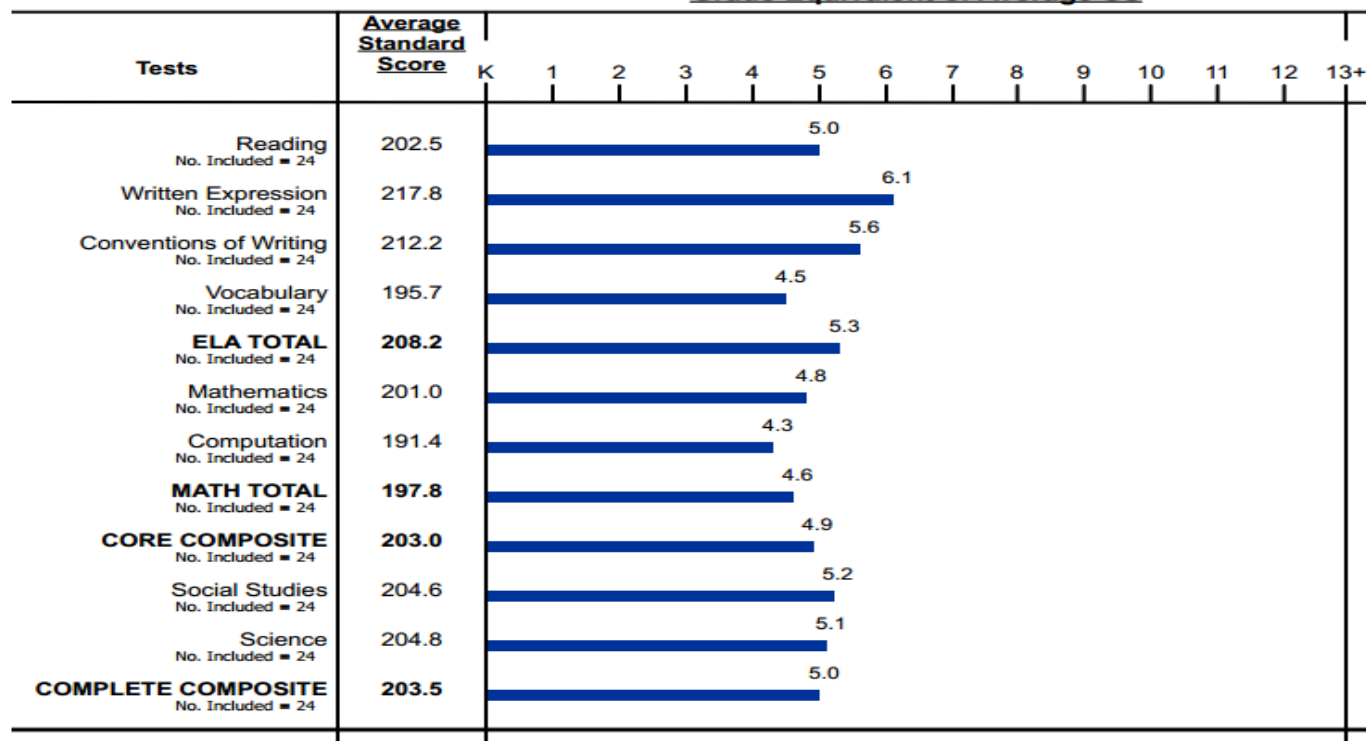

Current Grade 4

Group Profile for Our Lady Of Refuge

Group Code: 256
Iowa Assessments™

Form: E

Test Date: 10/06/2014

Norms: Fall 2011

Grade: 4

Level: 10

Building: Our Lady Of Refuge

Arch: Detroit Archdiocese

Grade Equivalent of Average SS