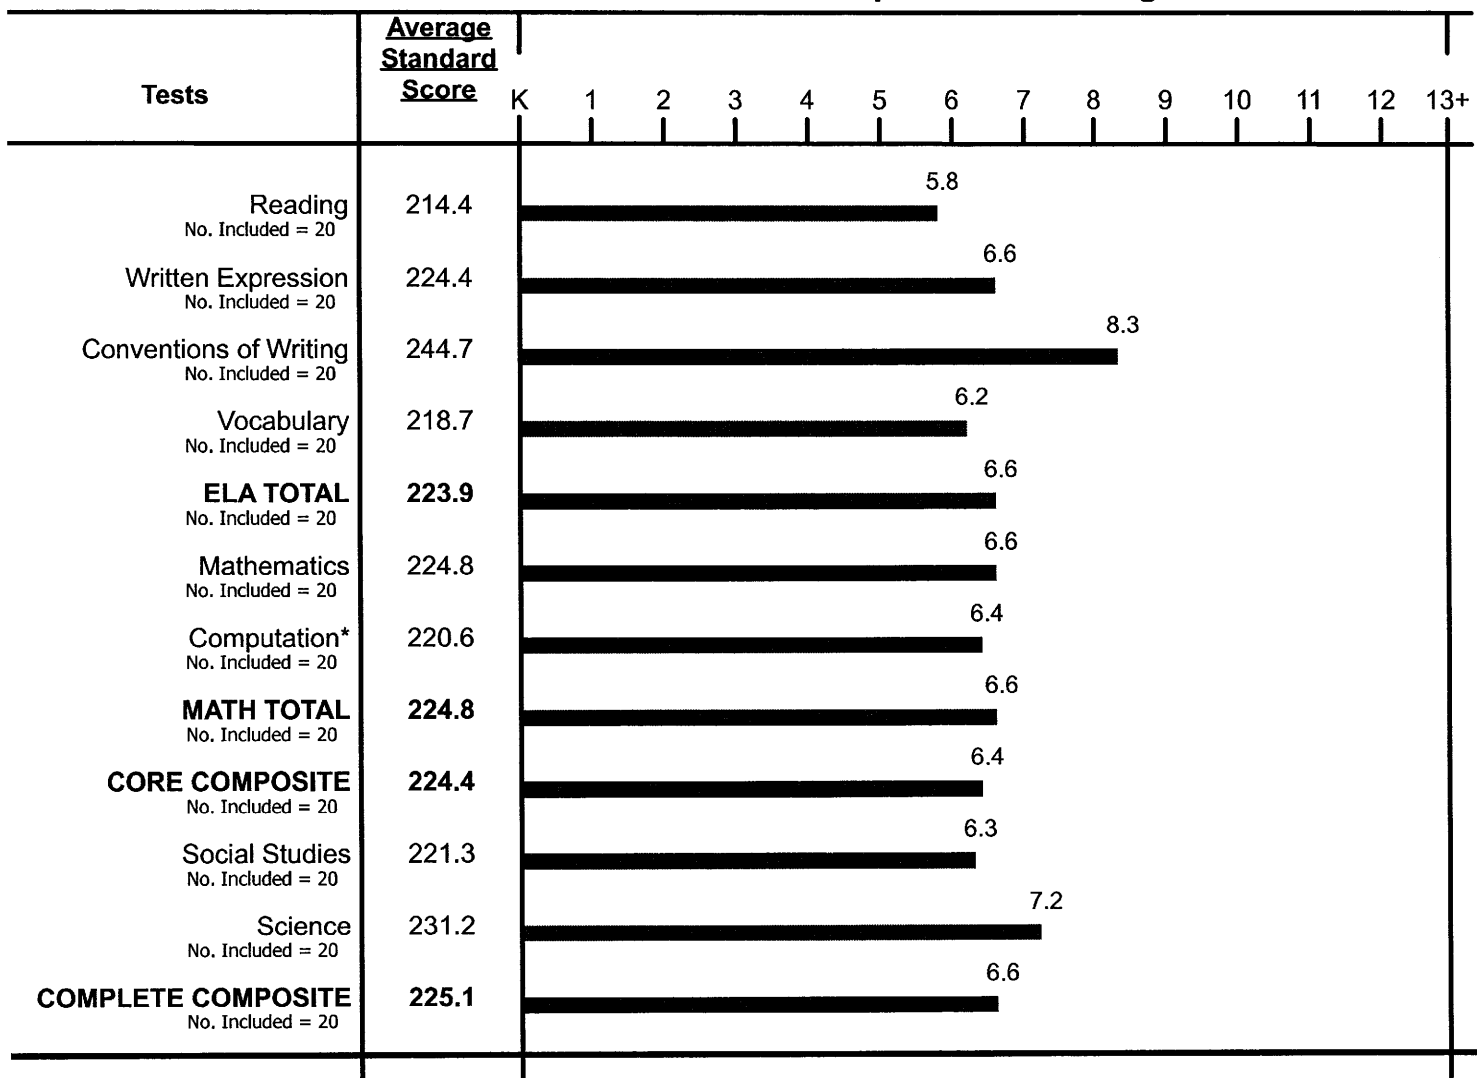

Group Profile for Our Lady Of Refuge

Group Code: 256
Iowa Assessments™
Form: E
Test Date: 10/05/2015
Norms: Fall 2011

Grade: 6 Level: 12
Building: Our Lady Of Refuge

Arch: Detroit Archdiocese

Grade Equivalent of Average SS

* = Math computation is not included in Math Total or composite scores that include Math Total.

Students coded in the office use section of answer documents are excluded from group averages

Report Date 1/29/2016

Copyright Houghton Mifflin Harcourt. All Rights Reserved.